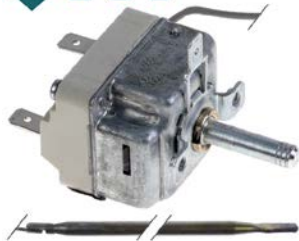

### control and safety thermostats

EGO

control thermostats

55.10/19\_series

<b>GEV No.</b>	375253	<b>Ref. No.</b>	86301001
<b>description</b>	thermostat t.max. 455°C temperature range 85-455°C 1-pole 1NO 16A probe ø 3.9mm probe L 228mm capillary pipe 870mm capillary pipe isolated 660mm gland nut shaft ø 6x4.6mm shaft L 23mm shaft position upper rotation 270°		